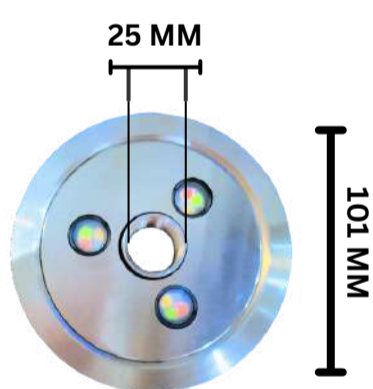

50 AMP

7 INCH SURFACE SLIM EDITION Q

S10W7IPC

DIMENSION

DESCRIPTION

INSTALLATION	SURFACE MOUNTED
LIGHT SOURCE	LED 20 WATT
INPUT VOLTAGE	12 OR 24 V DC
LUMINOUS FLUX (SOURCE)	SMD LED
COLOR TEMPERATURE	2700-3100-5800
CABLE LENGTH	1 METER
SUITABLE FOR:	FOUNTAIN , SWIMMING POOL
AVAILABLE COLOR	RGB, BLUE, RGBW
IP RATING :	- 68
WATER TEMP RATTING	-20 + 40 DEGREE
LIGHT ANGLE (LENS)	120 DEGREE
INSTALLATION	SURFACE MOUNTED
OPERATING MODE	CONSTANT VOLTAGE
MADE OF STAINLES S STEEL 316L	
GLASS	PC COVER
FINISH:	BRUSH & CHROME FINISHED

SWIMMING POOL WALL MOUNTED LIGHT

7 INCH SURFACE SLIM EDITION 🔍

S20W7ISS

DIMENSION

DESCRIPTION

INSTALLATION	SURFACE MOUNTED
LIGHT SOURCE	LED 24 WATT
INPUT VOLTAGE	12 V DC
LUMINOUS FLUX (SOURCE)	SMD LED
COLOR TEMPERATURE	2700-3100-5800
CABLE LENGTH	1 METER
SUITABLE FOR:	FOUNTAIN , SWIMMING POOL
AVAILABLE COLOR	RGB, BLUE, RGBW
IP RATING :	- 68
WATER TEMP RATTING	-20 + 40 DEGREE
LIGHT ANGLE (LENS)	25-45-60-90-120 DEGREE
INSTALLATION	SURFACE MOUNTED
OPERATING MODE	CONSTANT VOLTAGE
MADE OF STAINLES S STEEL 316L	
GLASS	PC COVER WITH SS PLATE
FINISH:	BRUSH & CHROME FINISHED

FOUNTAIN LIGHTS SLIM EDITION 🔍

F12WSESS

DIMENSION

DESCRIPTION

**NET WEIGHT:
360g**

INSTALLATION	NOZZLE MOUNTED
LIGHT SOURCE	LED 12 WATT
INPUT VOLTAGE	12 V DC
LUMINOUS FLUX (SOURCE)	SMD LED
COLOR TEMPERATURE	3000K
CABLE LENGTH	ONE METER
SUITABLE FOR:	FOUNTAIN WATER BODY
AVAILABLE COLOR	WHITE, RGB, BLUE, RGBW
IP RATING :	- 68
WATER TEMP RATTING	-5 + 40 DEGREE
LIGHT ANGLE (LENS)	60°, 90°, 120°
INSTALLATION	NOZZEL MOUNTED
OPERATING MODE	CONSTANT VOLTAGE
MADE OF STAINLES S STEEL	
STAINLESS STEEL PLATE WITH PC CAP	
FINISH:	BRUSH & CHROME FINISHED