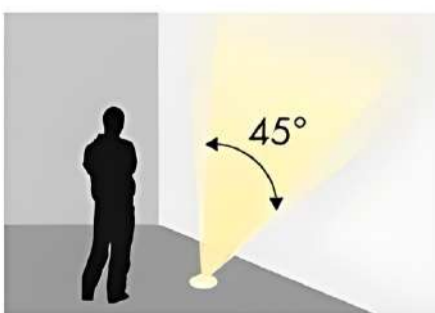

U - CLAMP DELUXE EDITION

UC18WDESS

DIMENSION

DESCRIPTION

230MM

165MM

175MM

INSTALLATION	SURFACE MOUNTED
LIGHT SOURCE	LED 36 WATT
INPUT VOLTAGE	12 OR 24 V DC
LUMINOUS FLUX (SOURCE)	SMD LED
COLOR TEMPERATURE	2700-3100-5800
CABLE LENGTH	20"-40
SUITABLE FOR:	FOUNTAIN WATER BODY
AVAILABLE COLOR	RGB, BLUE, RGBW
IP RATING :	- 68
WATER TEMP RATTING	-20 + 40 DEGREE
LIGHT ANGLE (LENS)	120 DEGREE
INSTALLATION	SURFACE MOUNTED
OPERATING MODE	CONSTANT VOLTAGE
MADE OF STAINLES S STEEL 316L	
GLASS	PC COVER WITH SS PLATE
FINISH:	BRUSH & CHROME FINISHED