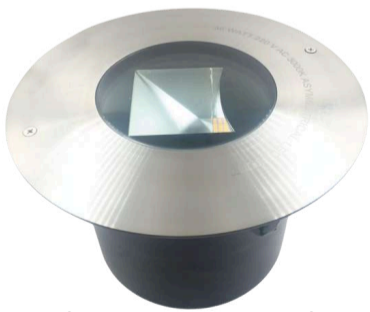

50 AMP

7 INCH SURFACE SLIM EDITION Q

S10W7IPC

DIMENSION

DESCRIPTION

INSTALLATION	SURFACE MOUNTED
LIGHT SOURCE	LED 20 WATT
INPUT VOLTAGE	12 OR 24 V DC
LUMINOUS FLUX (SOURCE)	SMD LED
COLOR TEMPERATURE	2700-3100-5800
CABLE LENGTH	1 METER
SUITABLE FOR:	FOUNTAIN , SWIMMING POOL
AVAILABLE COLOR	RGB, BLUE, RGBW
IP RATING :	- 68
WATER TEMP RATTING	-20 + 40 DEGREE
LIGHT ANGLE (LENS)	120 DEGREE
INSTALLATION	SURFACE MOUNTED
OPERATING MODE	CONSTANT VOLTAGE
MADE OF STAINLES S STEEL 316L	
GLASS	PC COVER
FINISH:	BRUSH & CHROME FINISHED

U - CLAMP DELUXE EDITION

UC18WDESS

DIMENSION

DESCRIPTION

230MM

165MM

175MM

INSTALLATION	SURFACE MOUNTED
LIGHT SOURCE	LED 36 WATT
INPUT VOLTAGE	12 OR 24 V DC
LUMINOUS FLUX (SOURCE)	SMD LED
COLOR TEMPERATURE	2700-3100-5800
CABLE LENGTH	20"-40
SUITABLE FOR:	FOUNTAIN WATER BODY
AVAILABLE COLOR	RGB, BLUE, RGBW
IP RATING :	- 68
WATER TEMP RATTING	-20 + 40 DEGREE
LIGHT ANGLE (LENS)	120 DEGREE
INSTALLATION	SURFACE MOUNTED
OPERATING MODE	CONSTANT VOLTAGE
MADE OF STAINLES S STEEL 316L	
GLASS	PC COVER WITH SS PLATE
FINISH:	BRUSH & CHROME FINISHED