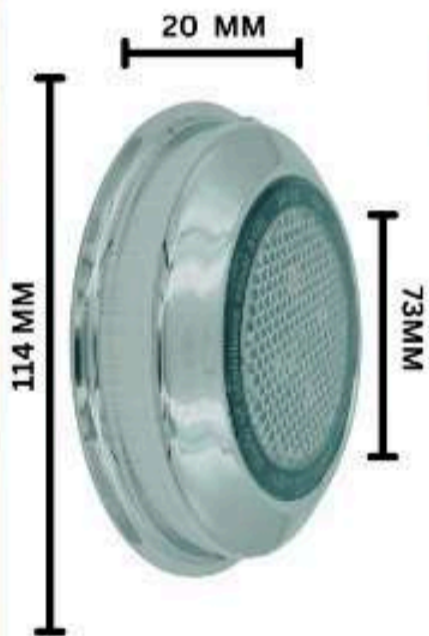

sales@eltronindia.com

**CUSTOMIZATION AVAILABLE
YOU IMAGINE IT WE MAKE IT!!!**

SWIMMING POOL WALL MOUNTED LIGHT

4 INCH SURFACE SLIM EDITION 🔍

S10W4ISS

DIMENSION

DESCRIPTION

INSTALLATION	SURFACE MOUNTED
LIGHT SOURCE	LED 12 WATT
INPUT VOLTAGE	12 OR 24 V DC
LUMINOUS FLUX (SOURCE)	SMD LED
COLOR TEMPERATURE	2700-3100-5800
CABLE LENGTH	20"-40
SUITABLE FOR:	FOUNTAIN , SWIMMING POOL
AVAILABLE COLOR	RGB, BLUE, RGBW
IP RATING :	- 68
WATER TEMP RATTING	-20 + 40 DEGREE
LIGHT ANGLE (LENS)	25-45-60-90-120 DEGREE
INSTALLATION	SURFACE MOUNTED
OPERATING MODE	CONSTANT VOLTAGE
MADE OF STAINLES S STEEL 316L	
GLASS	PC COVER WITH SS PLATE
FINISH:	BRUSH & CHROME FINISHED

sales@eltronindia.com

**CUSTOMIZATION AVAILABLE
YOU IMAGINE IT WE MAKE IT!!!**

SWIMMING POOL WALL MOUNTED LIGHT

4 INCH SURFACE SLIM EDITION 🔍

S10W4IPC

DIMENSION

DESCRIPTION

INSTALLATION	SURFACE MOUNTED
LIGHT SOURCE	LED 9 WATT
INPUT VOLTAGE	12 V
LUMINOUS FLUX (SOURCE)	SMD LED
COLOR TEMPERATURE	3000k
CABLE LENGTH	20"-40
SUITABLE FOR:	FOUNTAIN , SWIMMING POOL
AVAILABLE COLOR	WARM WHITE
IP RATING :	- 68
WATER TEMP RATTING	-20 + 50 DEGREE
LIGHT ANGLE (LENS)	25-45-60-90-120 DEGREE
INSTALLATION	SURFACE MOUNTED
OPERATING MODE	CONSTANT VOLTAGE
MADE OF STAINLES S STEEL 316L	
GLASS	PC COVER
FINISH:	BRUSH & CHROME FINISHED

sales@eltronindia.com

**CUSTOMIZATION AVAILABLE
YOU IMAGINE IT WE MAKE IT!!!**

SWIMMING POOL WALL MOUNTED LIGHT

3 INCH SURFACE SLIM EDITION 🔍

S3W3ISS

DIMENSION

DESCRIPTION

INSTALLATION	SURFACE MOUNTED
LIGHT SOURCE	LED 3 WATT
INPUT VOLTAGE	12 OR 24 V DC
LUMINOUS FLUX (SOURCE)	SMD LED
COLOR TEMPERATURE	2700-3100-5800
CABLE LENGTH	20"-40
SUITABLE FOR:	FOUNTAIN , SWIMMING POOL
AVAILABLE COLOR	RGB, BLUE, RGBW
IP RATING :	- 68
WATER TEMP RATTING	-20 + 40 DEGREE
LIGHT ANGLE (LENS)	25-45-60-90-120 DEGREE
INSTALLATION	SURFACE MOUNTED
OPERATING MODE	CONSTANT VOLTAGE
MADE OF STAINLES S STEEL 316L	
GLASS	PC COVER WITH SS PLATE
FINISH:	BRUSH & CHROME FINISHED