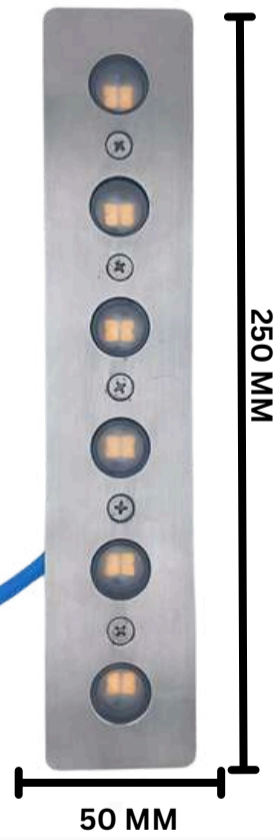

50 AMP

7 INCH SURFACE SLIM EDITION Q

S10W7IPC

DIMENSION

DESCRIPTION

INSTALLATION	SURFACE MOUNTED
LIGHT SOURCE	LED 20 WATT
INPUT VOLTAGE	12 OR 24 V DC
LUMINOUS FLUX (SOURCE)	SMD LED
COLOR TEMPERATURE	2700-3100-5800
CABLE LENGTH	1 METER
SUITABLE FOR:	FOUNTAIN , SWIMMING POOL
AVAILABLE COLOR	RGB, BLUE, RGBW
IP RATING :	- 68
WATER TEMP RATTING	-20 + 40 DEGREE
LIGHT ANGLE (LENS)	120 DEGREE
INSTALLATION	SURFACE MOUNTED
OPERATING MODE	CONSTANT VOLTAGE
MADE OF STAINLES S STEEL 316L	
GLASS	PC COVER
FINISH:	BRUSH & CHROME FINISHED

U - CLAMP DELUXE EDITION

UC18WDESS

DIMENSION

DESCRIPTION

230MM

165MM

175MM

INSTALLATION	SURFACE MOUNTED
LIGHT SOURCE	LED 36 WATT
INPUT VOLTAGE	12 OR 24 V DC
LUMINOUS FLUX (SOURCE)	SMD LED
COLOR TEMPERATURE	2700-3100-5800
CABLE LENGTH	20"-40
SUITABLE FOR:	FOUNTAIN WATER BODY
AVAILABLE COLOR	RGB, BLUE, RGBW
IP RATING :	- 68
WATER TEMP RATTING	-20 + 40 DEGREE
LIGHT ANGLE (LENS)	120 DEGREE
INSTALLATION	SURFACE MOUNTED
OPERATING MODE	CONSTANT VOLTAGE
MADE OF STAINLES S STEEL 316L	
GLASS	PC COVER WITH SS PLATE
FINISH:	BRUSH & CHROME FINISHED

U - CLAMP DELUXE EDITION

UC24WLISS

DIMENSION

DESCRIPTION

INSTALLATION	SURFACE MOUNTED
LIGHT SOURCE	LED 24 WATT
INPUT VOLTAGE	12 OR 24 V DC
LUMINOUS FLUX (SOURCE)	SMD LED
COLOR TEMPERATURE	2700-3100-5800
CABLE LENGTH	20"-40
SUITABLE FOR:	FOUNTAIN WATER BODY
AVAILABLE COLOR	RGB, BLUE, RGBW
IP RATING :	- 68
WATER TEMP RATTING	-20 + 40 DEGREE
LIGHT ANGLE (LENS)	120 DEGREE
INSTALLATION	SURFACE MOUNTED
OPERATING MODE	CONSTANT VOLTAGE
MADE OF STAINLES S STEEL 316L	
GLASS	PC COVER WITH SS PLATE
FINISH:	BRUSH & CHROME FINISHED