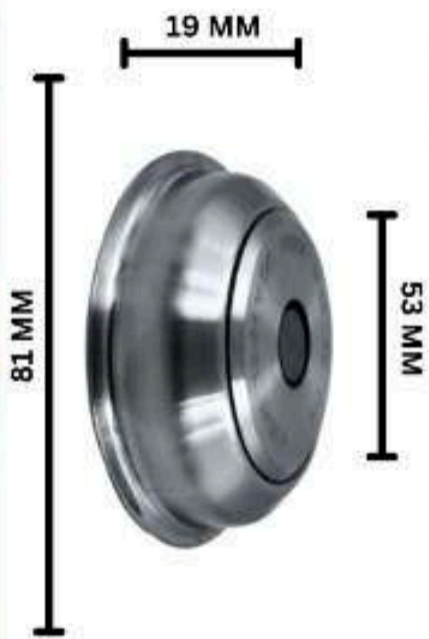

sales@eltronindia.com

**CUSTOMIZATION AVAILABLE
YOU IMAGINE IT WE MAKE IT!!!**

SWIMMING POOL WALL MOUNTED LIGHT

4 INCH SURFACE SLIM EDITION 🔍

S10W4IPC

DIMENSION

DESCRIPTION

INSTALLATION	SURFACE MOUNTED
LIGHT SOURCE	LED 9 WATT
INPUT VOLTAGE	12 V
LUMINOUS FLUX (SOURCE)	SMD LED
COLOR TEMPERATURE	3000k
CABLE LENGTH	20"-40
SUITABLE FOR:	FOUNTAIN , SWIMMING POOL
AVAILABLE COLOR	WARM WHITE
IP RATING :	- 68
WATER TEMP RATTING	-20 + 50 DEGREE
LIGHT ANGLE (LENS)	25-45-60-90-120 DEGREE
INSTALLATION	SURFACE MOUNTED
OPERATING MODE	CONSTANT VOLTAGE
MADE OF STAINLES S STEEL 316L	
GLASS	PC COVER
FINISH:	BRUSH & CHROME FINISHED

sales@eltronindia.com

**CUSTOMIZATION AVAILABLE
YOU IMAGINE IT WE MAKE IT!!!**

SWIMMING POOL WALL MOUNTED LIGHT

3 INCH SURFACE SLIM EDITION 🔍

S3W3ISS

DIMENSION

DESCRIPTION

INSTALLATION	SURFACE MOUNTED
LIGHT SOURCE	LED 3 WATT
INPUT VOLTAGE	12 OR 24 V DC
LUMINOUS FLUX (SOURCE)	SMD LED
COLOR TEMPERATURE	2700-3100-5800
CABLE LENGTH	20"-40
SUITABLE FOR:	FOUNTAIN , SWIMMING POOL
AVAILABLE COLOR	RGB, BLUE, RGBW
IP RATING :	- 68
WATER TEMP RATTING	-20 + 40 DEGREE
LIGHT ANGLE (LENS)	25-45-60-90-120 DEGREE
INSTALLATION	SURFACE MOUNTED
OPERATING MODE	CONSTANT VOLTAGE
MADE OF STAINLES S STEEL 316L	
GLASS	PC COVER WITH SS PLATE
FINISH:	BRUSH & CHROME FINISHED

sales@eltronindia.com

**CUSTOMIZATION AVAILABLE
YOU IMAGINE IT WE MAKE IT!!!**

SWIMMING POOL WALL MOUNTED LIGHT

10 INCH SURFACE SLIM EDITION

S60W10ISS

DIMENSION

DESCRIPTION

INSTALLATION	SURFACE MOUNTED
LIGHT SOURCE	LED 36 WATT
INPUT VOLTAGE	12 OR 24 V DC
LUMINOUS FLUX (SOURCE)	SMD LED
COLOR TEMPERATURE	2700-3100-5800
CABLE LENGTH	20"-40
SUITABLE FOR:	FOUNTAIN , SWIMMING POOL
AVAILABLE COLOR	RGB, BLUE, RGBW
IP RATING :	- 68
WATER TEMP RATTING	-20 + 40 DEGREE
LIGHT ANGLE (LENS)	25-45-60-90-120 DEGREE
INSTALLATION	SURFACE MOUNTED
OPERATING MODE	CONSTANT VOLTAGE
MADE OF STAINLES S STEEL 316L	
GLASS	PC COVER WITH SS PLATE
FINISH:	BRUSH & CHROME FINISHED