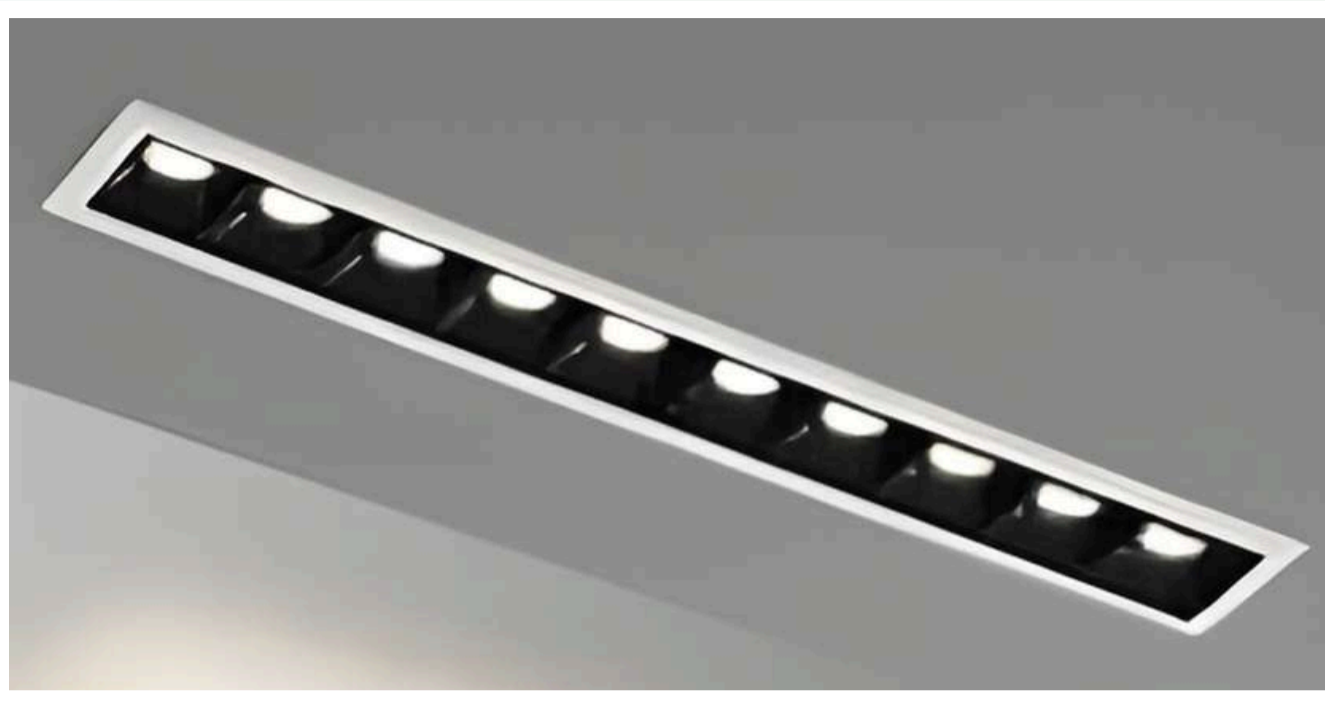

LINEAR SPOT LIGHT

LINEARSPOT3-5-10