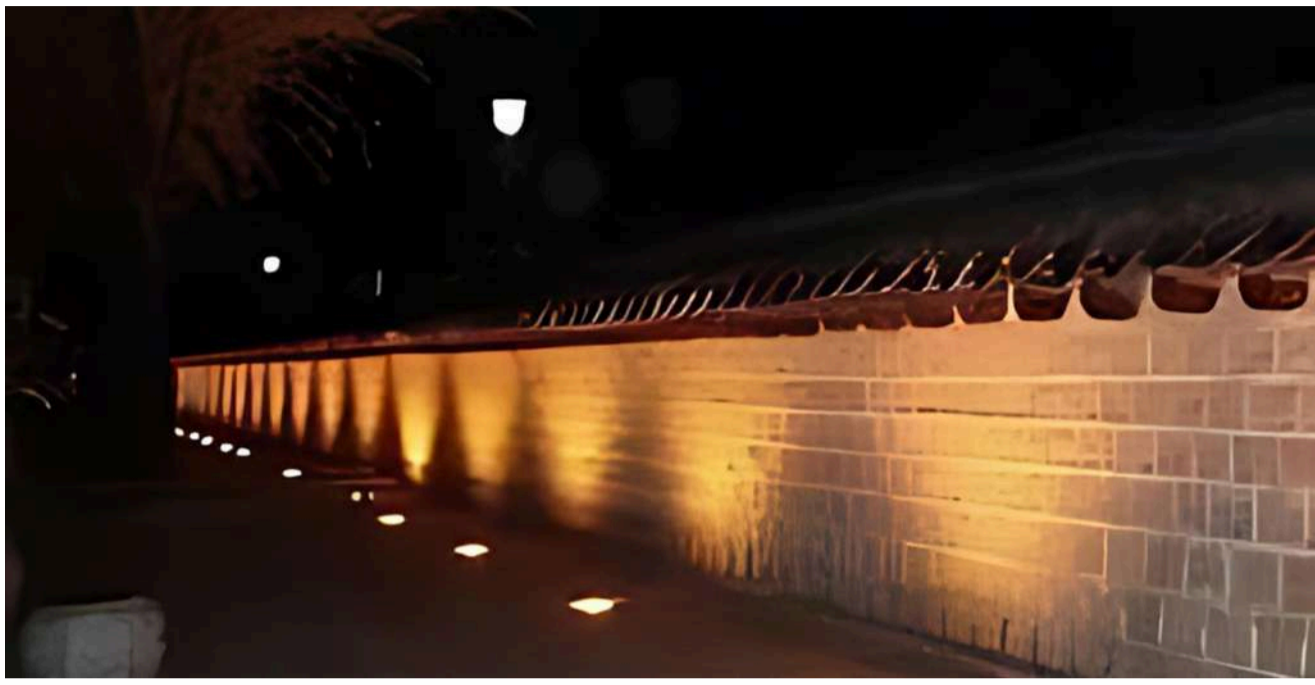

U - CLAMP DELUXE EDITION