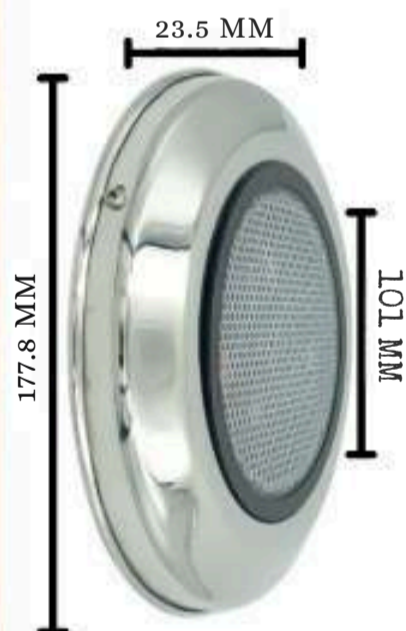

50 AMP

7 INCH SURFACE SLIM EDITION Q

S10W7IPC

DIMENSION

DESCRIPTION

INSTALLATION	SURFACE MOUNTED
LIGHT SOURCE	LED 20 WATT
INPUT VOLTAGE	12 OR 24 V DC
LUMINOUS FLUX (SOURCE)	SMD LED
COLOR TEMPERATURE	2700-3100-5800
CABLE LENGTH	1 METER
SUITABLE FOR:	FOUNTAIN , SWIMMING POOL
AVAILABLE COLOR	RGB, BLUE, RGBW
IP RATING :	- 68
WATER TEMP RATTING	-20 + 40 DEGREE
LIGHT ANGLE (LENS)	120 DEGREE
INSTALLATION	SURFACE MOUNTED
OPERATING MODE	CONSTANT VOLTAGE
MADE OF STAINLES S STEEL 316L	
GLASS	PC COVER
FINISH:	BRUSH & CHROME FINISHED

SWIMMING POOL WALL MOUNTED LIGHT

7 INCH SURFACE SLIM EDITION 🔍

S20W7ISS

DIMENSION

DESCRIPTION

INSTALLATION	SURFACE MOUNTED
LIGHT SOURCE	LED 24 WATT
INPUT VOLTAGE	12 V DC
LUMINOUS FLUX (SOURCE)	SMD LED
COLOR TEMPERATURE	2700-3100-5800
CABLE LENGTH	1 METER
SUITABLE FOR:	FOUNTAIN , SWIMMING POOL
AVAILABLE COLOR	RGB, BLUE, RGBW
IP RATING :	- 68
WATER TEMP RATTING	-20 + 40 DEGREE
LIGHT ANGLE (LENS)	25-45-60-90-120 DEGREE
INSTALLATION	SURFACE MOUNTED
OPERATING MODE	CONSTANT VOLTAGE
MADE OF STAINLES S STEEL 316L	
GLASS	PC COVER WITH SS PLATE
FINISH:	BRUSH & CHROME FINISHED

sales@eltronindia.com

**CUSTOMIZATION AVAILABLE
YOU IMAGINE IT WE MAKE IT!!!**

SWIMMING POOL WALL MOUNTED LIGHT

4 INCH SURFACE SLIM EDITION 🔍

S10W4ISS

DIMENSION

DESCRIPTION

INSTALLATION	SURFACE MOUNTED
LIGHT SOURCE	LED 12 WATT
INPUT VOLTAGE	12 OR 24 V DC
LUMINOUS FLUX (SOURCE)	SMD LED
COLOR TEMPERATURE	2700-3100-5800
CABLE LENGTH	20"-40
SUITABLE FOR:	FOUNTAIN , SWIMMING POOL
AVAILABLE COLOR	RGB, BLUE, RGBW
IP RATING :	- 68
WATER TEMP RATTING	-20 + 40 DEGREE
LIGHT ANGLE (LENS)	25-45-60-90-120 DEGREE
INSTALLATION	SURFACE MOUNTED
OPERATING MODE	CONSTANT VOLTAGE
MADE OF STAINLES S STEEL 316L	
GLASS	PC COVER WITH SS PLATE
FINISH:	BRUSH & CHROME FINISHED