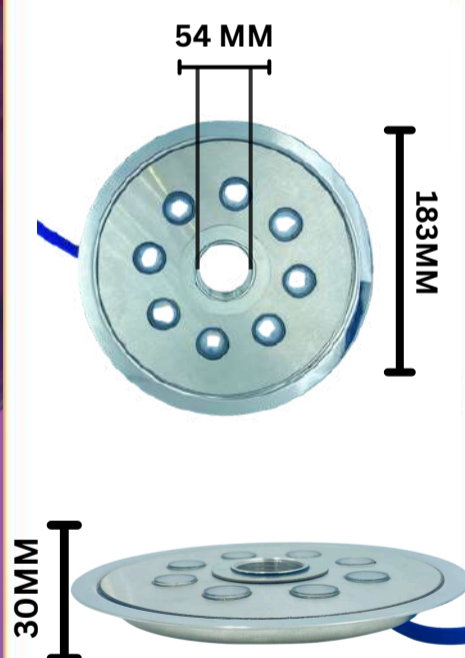

FOUNTAIN LIGHTS SLIM EDITION 🔍

F12WSESS

DIMENSION

DESCRIPTION

**NET WEIGHT:
360g**

INSTALLATION	NOZZLE MOUNTED
LIGHT SOURCE	LED 12 WATT
INPUT VOLTAGE	12 V DC
LUMINOUS FLUX (SOURCE)	SMD LED
COLOR TEMPERATURE	3000K
CABLE LENGTH	ONE METER
SUITABLE FOR:	FOUNTAIN WATER BODY
AVAILABLE COLOR	WHITE, RGB, BLUE, RGBW
IP RATING :	- 68
WATER TEMP RATTING	-5 + 40 DEGREE
LIGHT ANGLE (LENS)	60°, 90°, 120°
INSTALLATION	NOZZEL MOUNTED
OPERATING MODE	CONSTANT VOLTAGE
MADE OF STAINLES S STEEL	
STAINLESS STEEL PLATE WITH PC CAP	
FINISH:	BRUSH & CHROME FINISHED

FOUNTAIN LIGHTS SLIM EDITION 🔍

F18WSESS

DIMENSION

DESCRIPTION

INSTALLATION	SURFACE MOUNTED
LIGHT SOURCE	LED 18 WATT
INPUT VOLTAGE	12 OR 24 V DC
LUMINOUS FLUX (SOURCE)	SMD LED
COLOR TEMPERATURE	2700-3100-5800
CABLE LENGTH	20"-40
SUITABLE FOR:	FOUNTAIN WATER BODY
AVAILABLE COLOR	RGB, BLUE, RGBW
IP RATING :	- 68
WATER TEMP RATTING	-20 + 40 DEGREE
LIGHT ANGLE (LENS)	120 DEGREE
INSTALLATION	SURFACE MOUNTED
OPERATING MODE	CONSTANT VOLTAGE
MADE OF STAINLES S STEEL 316L	
GLASS	PC COVER WITH SS PLATE
FINISH:	BRUSH & CHROME FINISHED

FOUNTAIN LIGHTS SLIM EDITION 🔍

F24WSESS

DIMENSION

DESCRIPTION

INSTALLATION	SURFACE MOUNTED
LIGHT SOURCE	LED 32 WATT
INPUT VOLTAGE	12 V DC
LUMINOUS FLUX (SOURCE)	SMD LED
COLOR TEMPERATURE	2700-3100-5800
CABLE LENGTH	20"-40
SUITABLE FOR:	FOUNTAIN WATER BODY
AVAILABLE COLOR	RGB, BLUE, RGBW
IP RATING :	- 68
WATER TEMP RATTING	-20 + 40 DEGREE
LIGHT ANGLE (LENS)	120 DEGREE
INSTALLATION	NOZZLE MOUNTED
OPERATING MODE	CONSTANT VOLTAGE
MADE OF STAINLES S STEEL 316L	
GLASS	PC COVER WITH SS PLATE
FINISH:	BRUSH & CHROME FINISHED