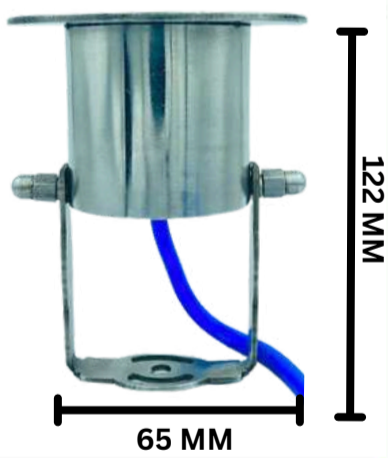

50 AMP

7 INCH SURFACE SLIM EDITION Q

S10W7IPC

DIMENSION

DESCRIPTION

INSTALLATION	SURFACE MOUNTED
LIGHT SOURCE	LED 20 WATT
INPUT VOLTAGE	12 OR 24 V DC
LUMINOUS FLUX (SOURCE)	SMD LED
COLOR TEMPERATURE	2700-3100-5800
CABLE LENGTH	1 METER
SUITABLE FOR:	FOUNTAIN , SWIMMING POOL
AVAILABLE COLOR	RGB, BLUE, RGBW
IP RATING :	- 68
WATER TEMP RATTING	-20 + 40 DEGREE
LIGHT ANGLE (LENS)	120 DEGREE
INSTALLATION	SURFACE MOUNTED
OPERATING MODE	CONSTANT VOLTAGE
MADE OF STAINLES S STEEL 316L	
GLASS	PC COVER
FINISH:	BRUSH & CHROME FINISHED

U - CLAMP DELUXE EDITION

UC9WDESS

DIMENSION

DESCRIPTION

Also Available in Ground
Burial Model

INSTALLATION	SURFACE MOUNTED
LIGHT SOURCE	LED 9 WATT
INPUT VOLTAGE	12 OR 24 V DC
LUMINOUS FLUX (SOURCE)	SMD LED
COLOR TEMPERATURE	2700-3100-5800
CABLE LENGTH	20"-40
SUITABLE FOR:	FOUNTAIN WATER BODY
AVAILABLE COLOR	RGB, BLUE, RGBW
IP RATING :	- 68
WATER TEMP RATTING	-20 + 40 DEGREE
LIGHT ANGLE (LENS)	120 DEGREE
INSTALLATION	SURFACE MOUNTED
OPERATING MODE	CONSTANT VOLTAGE
MADE OF STAINLES S STEEL 316L	
GLASS	PC COVER WITH SS PLATE
FINISH:	BRUSH & CHROME FINISHED

U - CLAMP DELUXE EDITION

UC9WDESS

DIMENSION

DESCRIPTION

BACK SIDE

INSTALLATION	SURFACE MOUNTED
LIGHT SOURCE	LED 15 WATT
INPUT VOLTAGE	12 V DC
LUMINOUS FLUX (SOURCE)	SMD LED
COLOR TEMPERATURE	2700-3100-5800
CABLE LENGTH	20"-40
SUITABLE FOR:	FOUNTAIN WATER BODY
AVAILABLE COLOR	RGB, BLUE, RGBW
IP RATING :	- 68
WATER TEMP RATTING	-20 + 40 DEGREE
LIGHT ANGLE (LENS)	120 DEGREE
INSTALLATION	SURFACE MOUNTED
OPERATING MODE	CONSTANT VOLTAGE
MADE OF STAINLES S STEEL 316L	
GLASS	PC COVER WITH SS PLATE
FINISH:	BRUSH & CHROME FINISHED