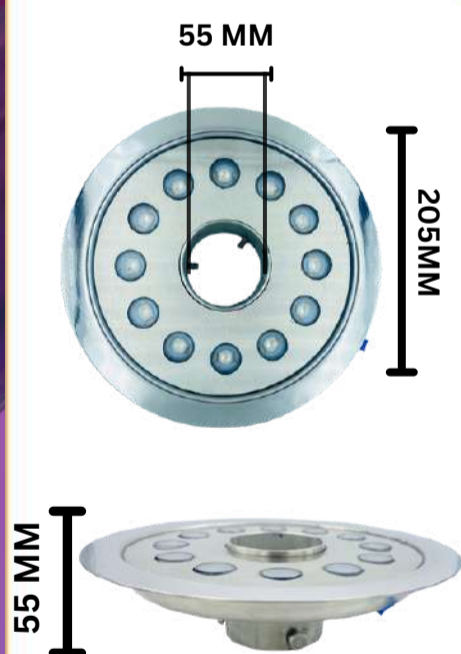

50 AMP

7 INCH SURFACE SLIM EDITION Q

S10W7IPC

DIMENSION

DESCRIPTION

INSTALLATION	SURFACE MOUNTED
LIGHT SOURCE	LED 20 WATT
INPUT VOLTAGE	12 OR 24 V DC
LUMINOUS FLUX (SOURCE)	SMD LED
COLOR TEMPERATURE	2700-3100-5800
CABLE LENGTH	1 METER
SUITABLE FOR:	FOUNTAIN , SWIMMING POOL
AVAILABLE COLOR	RGB, BLUE, RGBW
IP RATING :	- 68
WATER TEMP RATTING	-20 + 40 DEGREE
LIGHT ANGLE (LENS)	120 DEGREE
INSTALLATION	SURFACE MOUNTED
OPERATING MODE	CONSTANT VOLTAGE
MADE OF STAINLES S STEEL 316L	
GLASS	PC COVER
FINISH:	BRUSH & CHROME FINISHED

FOUNTAIN LIGHTS SLIM EDITION 🔍

F24WSESS

DIMENSION

DESCRIPTION

INSTALLATION	SURFACE MOUNTED
LIGHT SOURCE	LED 32 WATT
INPUT VOLTAGE	12 V DC
LUMINOUS FLUX (SOURCE)	SMD LED
COLOR TEMPERATURE	2700-3100-5800
CABLE LENGTH	20"-40
SUITABLE FOR:	FOUNTAIN WATER BODY
AVAILABLE COLOR	RGB, BLUE, RGBW
IP RATING :	- 68
WATER TEMP RATTING	-20 + 40 DEGREE
LIGHT ANGLE (LENS)	120 DEGREE
INSTALLATION	NOZZLE MOUNTED
OPERATING MODE	CONSTANT VOLTAGE
MADE OF STAINLES S STEEL 316L	
GLASS	PC COVER WITH SS PLATE
FINISH:	BRUSH & CHROME FINISHED

FOUNTAIN LIGHTS SLIM EDITION 🔍

F42WSESS

DIMENSION

DESCRIPTION

INSTALLATION	SURFACE MOUNTED
LIGHT SOURCE	LED 36 WATT
INPUT VOLTAGE	12 OR 24 V DC
LUMINOUS FLUX (SOURCE)	SMD LED
COLOR TEMPERATURE	2700-3100-5800
CABLE LENGTH	20"-40
SUITABLE FOR:	FOUNTAIN WATER BODY
AVAILABLE COLOR	RGB, BLUE, RGBW
IP RATING :	- 68
WATER TEMP RATTING	-20 + 40 DEGREE
LIGHT ANGLE (LENS)	120 DEGREE
INSTALLATION	SURFACE MOUNTED
OPERATING MODE	CONSTANT VOLTAGE
MADE OF STAINLES S STEEL 316L	
GLASS	PC COVER WITH SS PLATE
FINISH:	BRUSH & CHROME FINISHED