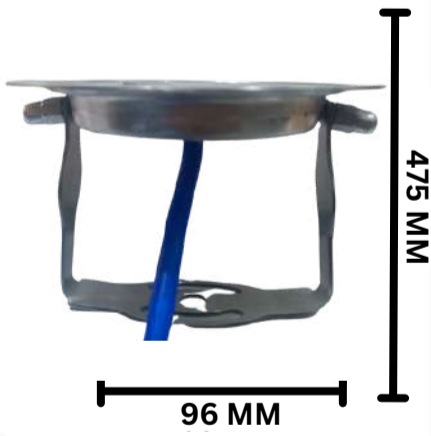

50 AMP

7 INCH SURFACE SLIM EDITION Q

S10W7IPC

DIMENSION

DESCRIPTION

INSTALLATION	SURFACE MOUNTED
LIGHT SOURCE	LED 20 WATT
INPUT VOLTAGE	12 OR 24 V DC
LUMINOUS FLUX (SOURCE)	SMD LED
COLOR TEMPERATURE	2700-3100-5800
CABLE LENGTH	1 METER
SUITABLE FOR:	FOUNTAIN , SWIMMING POOL
AVAILABLE COLOR	RGB, BLUE, RGBW
IP RATING :	- 68
WATER TEMP RATTING	-20 + 40 DEGREE
LIGHT ANGLE (LENS)	120 DEGREE
INSTALLATION	SURFACE MOUNTED
OPERATING MODE	CONSTANT VOLTAGE
MADE OF STAINLES S STEEL 316L	
GLASS	PC COVER
FINISH:	BRUSH & CHROME FINISHED

U - CLAMP DELUXE EDITION

UC9WDESS

DIMENSION

DESCRIPTION

BACK SIDE

INSTALLATION	SURFACE MOUNTED
LIGHT SOURCE	LED 15 WATT
INPUT VOLTAGE	12 V DC
LUMINOUS FLUX (SOURCE)	SMD LED
COLOR TEMPERATURE	2700-3100-5800
CABLE LENGTH	20"-40
SUITABLE FOR:	FOUNTAIN WATER BODY
AVAILABLE COLOR	RGB, BLUE, RGBW
IP RATING :	- 68
WATER TEMP RATTING	-20 + 40 DEGREE
LIGHT ANGLE (LENS)	120 DEGREE
INSTALLATION	SURFACE MOUNTED
OPERATING MODE	CONSTANT VOLTAGE
MADE OF STAINLES S STEEL 316L	
GLASS	PC COVER WITH SS PLATE
FINISH:	BRUSH & CHROME FINISHED

U - CLAMP DELUXE EDITION

UC18WDESS

DIMENSION

DESCRIPTION

126 MM

84 MM

96 MM

Also Available in
U-CLAMP Model