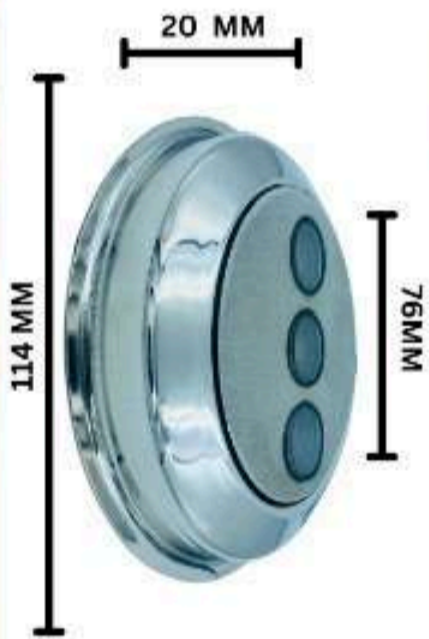

SWIMMING POOL WALL MOUNTED LIGHT

7 INCH SURFACE SLIM EDITION 🔍

S20W7ISS

DIMENSION

DESCRIPTION

INSTALLATION	SURFACE MOUNTED
LIGHT SOURCE	LED 24 WATT
INPUT VOLTAGE	12 V DC
LUMINOUS FLUX (SOURCE)	SMD LED
COLOR TEMPERATURE	2700-3100-5800
CABLE LENGTH	1 METER
SUITABLE FOR:	FOUNTAIN , SWIMMING POOL
AVAILABLE COLOR	RGB, BLUE, RGBW
IP RATING :	- 68
WATER TEMP RATTING	-20 + 40 DEGREE
LIGHT ANGLE (LENS)	25-45-60-90-120 DEGREE
INSTALLATION	SURFACE MOUNTED
OPERATING MODE	CONSTANT VOLTAGE
MADE OF STAINLES S STEEL 316L	
GLASS	PC COVER WITH SS PLATE
FINISH:	BRUSH & CHROME FINISHED

sales@eltronindia.com

**CUSTOMIZATION AVAILABLE
YOU IMAGINE IT WE MAKE IT!!!**

SWIMMING POOL WALL MOUNTED LIGHT

4 INCH SURFACE SLIM EDITION 🔍

S10W4ISS

DIMENSION

DESCRIPTION

INSTALLATION	SURFACE MOUNTED
LIGHT SOURCE	LED 12 WATT
INPUT VOLTAGE	12 OR 24 V DC
LUMINOUS FLUX (SOURCE)	SMD LED
COLOR TEMPERATURE	2700-3100-5800
CABLE LENGTH	20"-40
SUITABLE FOR:	FOUNTAIN , SWIMMING POOL
AVAILABLE COLOR	RGB, BLUE, RGBW
IP RATING :	- 68
WATER TEMP RATTING	-20 + 40 DEGREE
LIGHT ANGLE (LENS)	25-45-60-90-120 DEGREE
INSTALLATION	SURFACE MOUNTED
OPERATING MODE	CONSTANT VOLTAGE
MADE OF STAINLES S STEEL 316L	
GLASS	PC COVER WITH SS PLATE
FINISH:	BRUSH & CHROME FINISHED

sales@eltronindia.com

**CUSTOMIZATION AVAILABLE
YOU IMAGINE IT WE MAKE IT!!!**

SWIMMING POOL WALL MOUNTED LIGHT

4 INCH SURFACE SLIM EDITION 🔍

S10W4IPC

DIMENSION

DESCRIPTION

INSTALLATION	SURFACE MOUNTED
LIGHT SOURCE	LED 9 WATT
INPUT VOLTAGE	12 V
LUMINOUS FLUX (SOURCE)	SMD LED
COLOR TEMPERATURE	3000k
CABLE LENGTH	20"-40
SUITABLE FOR:	FOUNTAIN , SWIMMING POOL
AVAILABLE COLOR	WARM WHITE
IP RATING :	- 68
WATER TEMP RATTING	-20 + 50 DEGREE
LIGHT ANGLE (LENS)	25-45-60-90-120 DEGREE
INSTALLATION	SURFACE MOUNTED
OPERATING MODE	CONSTANT VOLTAGE
MADE OF STAINLES S STEEL 316L	
GLASS	PC COVER
FINISH:	BRUSH & CHROME FINISHED