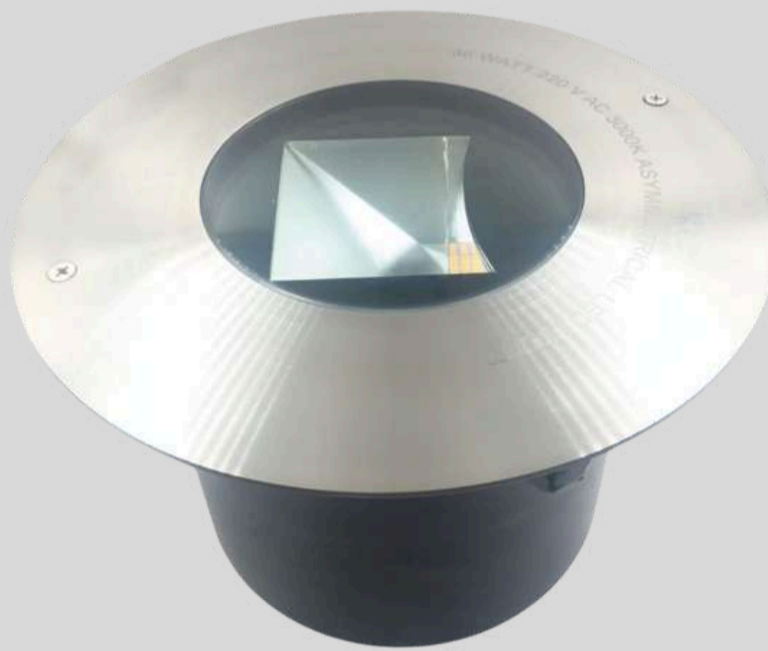

U - CLAMP DELUXE EDITION

UC18WDESS

DIMENSION

DESCRIPTION

230MM

165MM

175MM

INSTALLATION	SURFACE MOUNTED
LIGHT SOURCE	LED 36 WATT
INPUT VOLTAGE	12 OR 24 V DC
LUMINOUS FLUX (SOURCE)	SMD LED
COLOR TEMPERATURE	2700-3100-5800
CABLE LENGTH	20"-40
SUITABLE FOR:	FOUNTAIN WATER BODY
AVAILABLE COLOR	RGB, BLUE, RGBW
IP RATING :	- 68
WATER TEMP RATTING	-20 + 40 DEGREE
LIGHT ANGLE (LENS)	120 DEGREE
INSTALLATION	SURFACE MOUNTED
OPERATING MODE	CONSTANT VOLTAGE
MADE OF STAINLES S STEEL 316L	
GLASS	PC COVER WITH SS PLATE
FINISH:	BRUSH & CHROME FINISHED