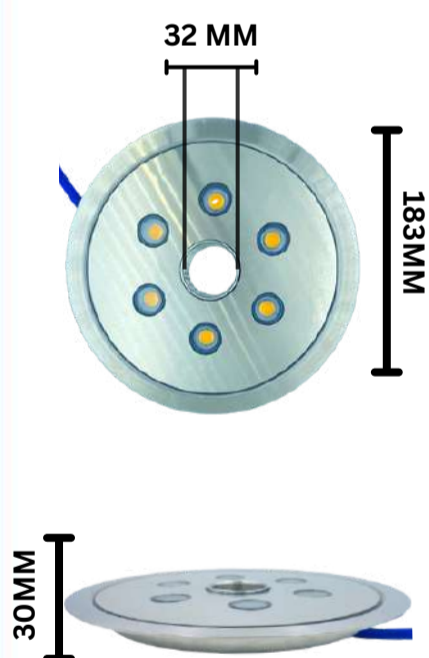

FOUNTAIN LIGHTS SLIM EDITION 🔍

F12WSESS

DIMENSION

DESCRIPTION

**NET WEIGHT:
360g**

INSTALLATION	NOZZLE MOUNTED
LIGHT SOURCE	LED 12 WATT
INPUT VOLTAGE	12 V DC
LUMINOUS FLUX (SOURCE)	SMD LED
COLOR TEMPERATURE	3000K
CABLE LENGTH	ONE METER
SUITABLE FOR:	FOUNTAIN WATER BODY
AVAILABLE COLOR	WHITE, RGB, BLUE, RGBW
IP RATING :	- 68
WATER TEMP RATTING	-5 + 40 DEGREE
LIGHT ANGLE (LENS)	60°, 90°, 120°
INSTALLATION	NOZZEL MOUNTED
OPERATING MODE	CONSTANT VOLTAGE
MADE OF STAINLES S STEEL	
STAINLESS STEEL PLATE WITH PC CAP	
FINISH:	BRUSH & CHROME FINISHED

FOUNTAIN LIGHTS SLIM EDITION 🔍

F18WSESS

DIMENSION

DESCRIPTION

INSTALLATION	SURFACE MOUNTED
LIGHT SOURCE	LED 18 WATT
INPUT VOLTAGE	12 OR 24 V DC
LUMINOUS FLUX (SOURCE)	SMD LED
COLOR TEMPERATURE	2700-3100-5800
CABLE LENGTH	20"-40
SUITABLE FOR:	FOUNTAIN WATER BODY
AVAILABLE COLOR	RGB, BLUE, RGBW
IP RATING :	- 68
WATER TEMP RATTING	-20 + 40 DEGREE
LIGHT ANGLE (LENS)	120 DEGREE
INSTALLATION	SURFACE MOUNTED
OPERATING MODE	CONSTANT VOLTAGE
MADE OF STAINLES S STEEL 316L	
GLASS	PC COVER WITH SS PLATE
FINISH:	BRUSH & CHROME FINISHED

FOUNTAIN LIGHTS SLIM EDITION 🔍

F24WSESS

DIMENSION

DESCRIPTION

INSTALLATION	SURFACE MOUNTED
LIGHT SOURCE	LED 32 WATT
INPUT VOLTAGE	12 V DC
LUMINOUS FLUX (SOURCE)	SMD LED
COLOR TEMPERATURE	2700-3100-5800
CABLE LENGTH	20"-40
SUITABLE FOR:	FOUNTAIN WATER BODY
AVAILABLE COLOR	RGB, BLUE, RGBW
IP RATING :	- 68
WATER TEMP RATTING	-20 + 40 DEGREE
LIGHT ANGLE (LENS)	120 DEGREE
INSTALLATION	NOZZLE MOUNTED
OPERATING MODE	CONSTANT VOLTAGE
MADE OF STAINLES S STEEL 316L	
GLASS	PC COVER WITH SS PLATE
FINISH:	BRUSH & CHROME FINISHED